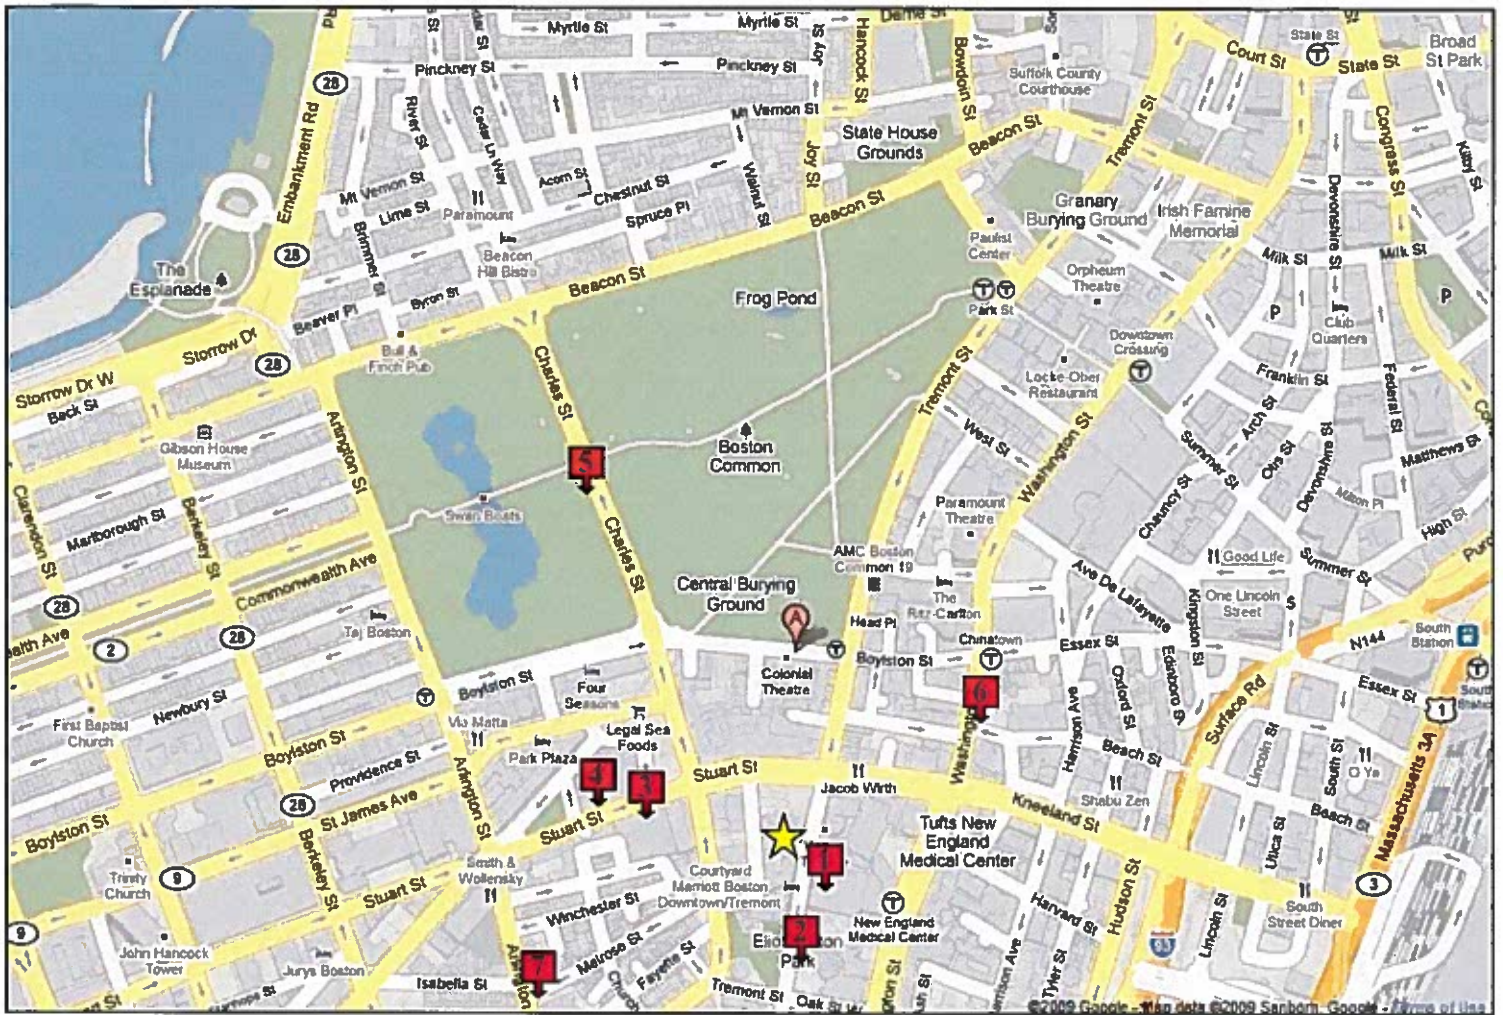

# Public Parking nearby Courtyard Boston Downtown

(Please note, these rates are subject to change and lots/garages are not managed by Marriott.)

ID	Name of Lot	Address of Lot	Cost for 24-hours	Distance from Hotel
1	Tufts Medical Center	274 Tremont Street	\$37	Approx. 1/4 block
2	Stuart Street Garage	80 Stuart Street	\$34	Approx. 1 block
3	Motor Mart Garage	201 Stuart Street	\$31	Approx 1 block
4	Boston Common Garage	0 Charles Street	\$28	Approx 4 blocks
5	Archstone Garage	660 Washington Street	\$33	Approx 3 blocks
6	Central Parking	132 Arlington Street	\$22	Approx. 3 blocks

**Disclaimer:** Although Courtyard Boston Downtown provides this map for your convenience, we assume no responsibility for injury or damage that may occur while utilizing these parking options. We do our best to present accurate directions, generated from the most current mapping service available. However, construction may result in some discrepancies.